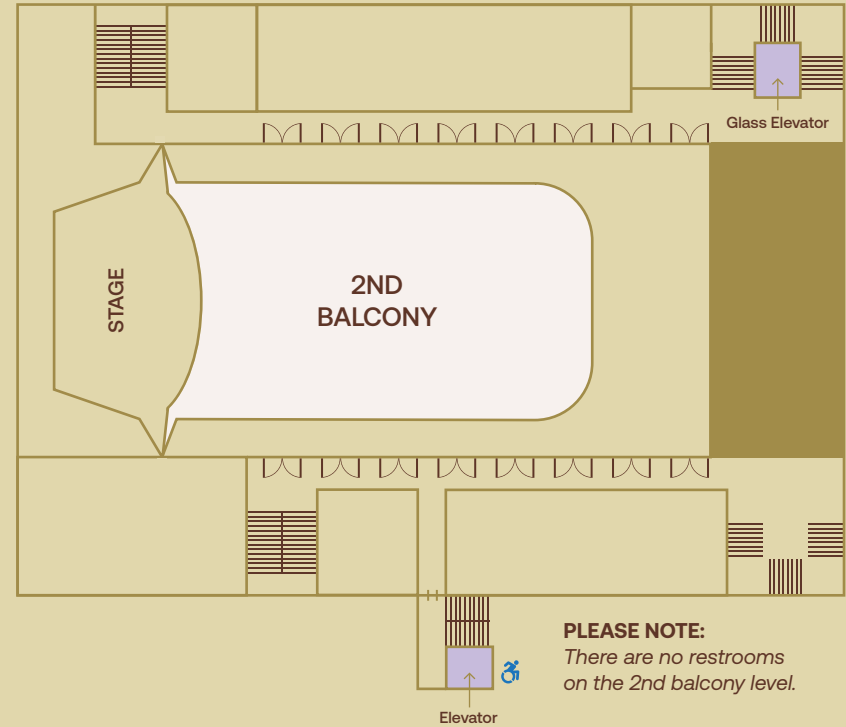

MASSACHUSETTS AVENUE ENTRANCE

- Entrances
- Function Spaces
- Elevators
- Restrooms

* The former Symphony Shop space is under evaluation. All merchandise can now be purchased from the Merchandise Stations on the Orchestra and First Balcony levels.

IN CASE OF AN EMERGENCY
 Follow any lighted exit sign to street.
 DO NOT use elevator. Walk, don't run.

Nursing Parent's Room
 Subject to availability

PLEASE NOTE:
 There are no restrooms on the 2nd balcony level.