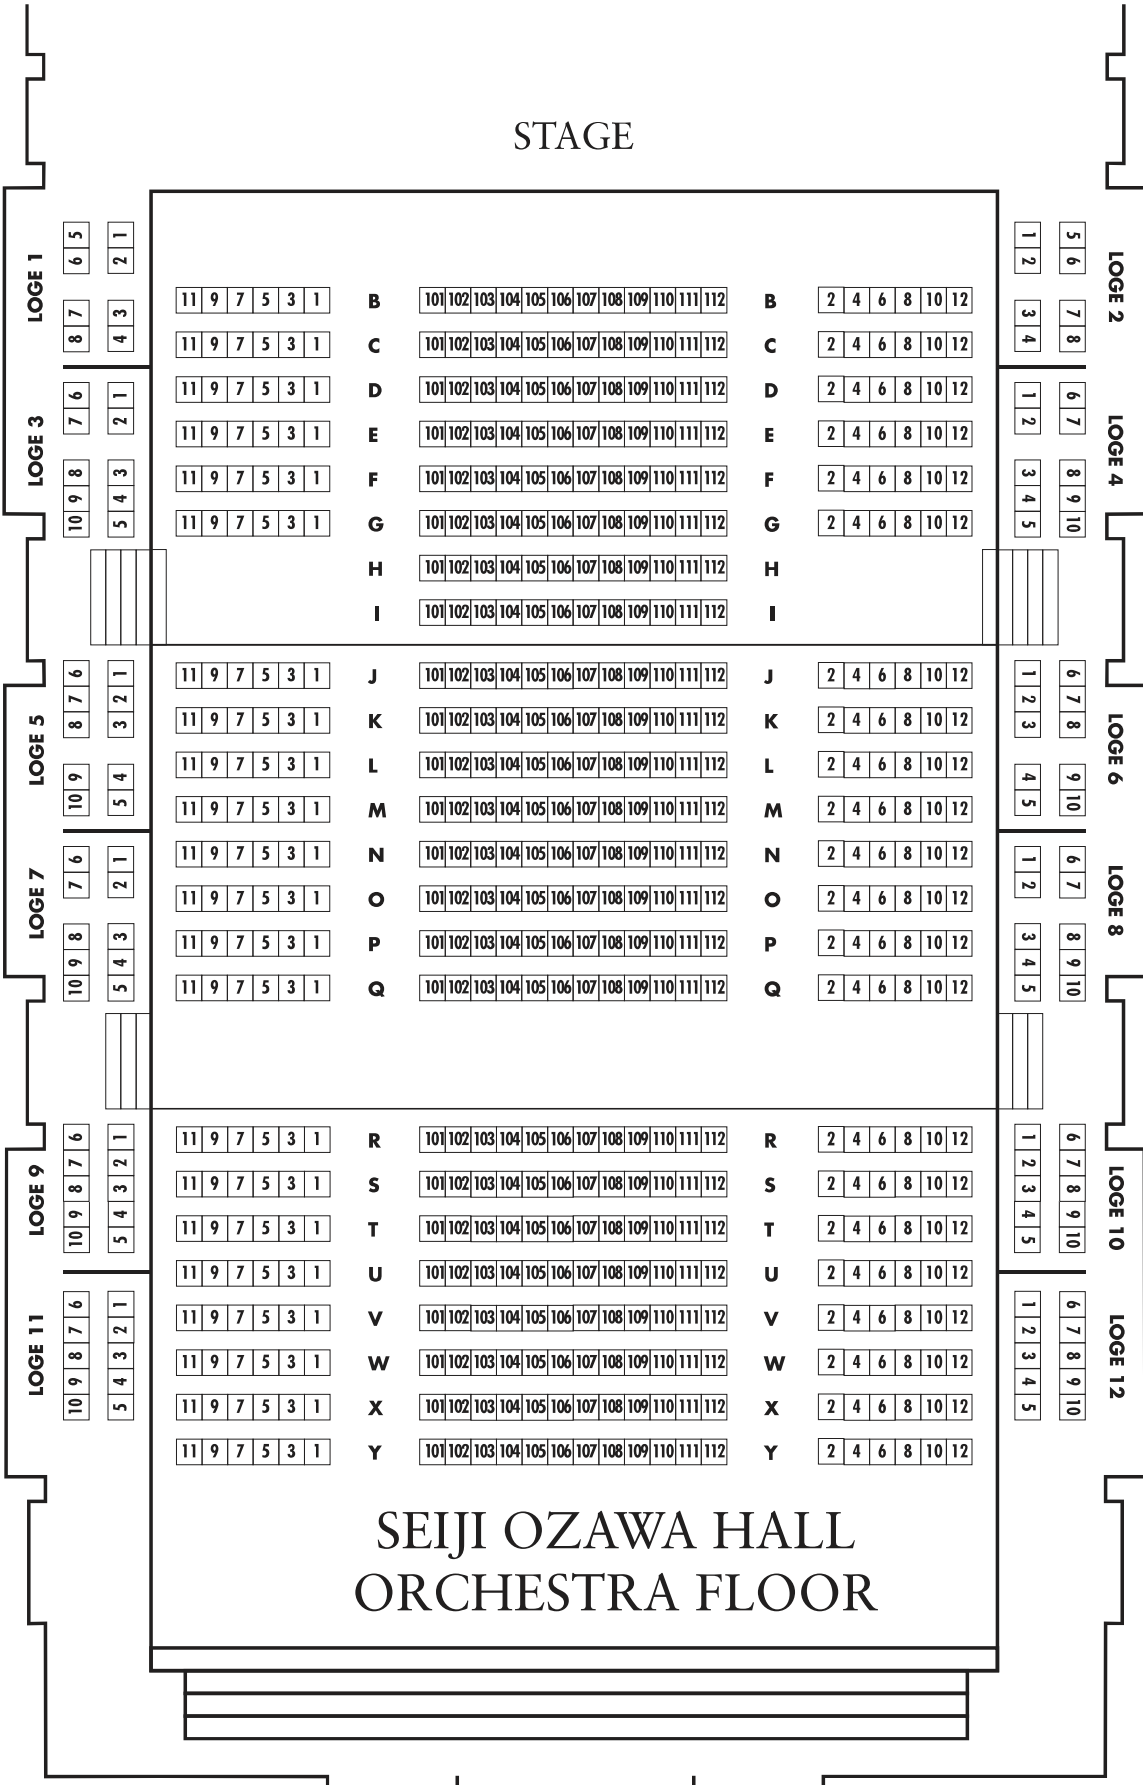

STAGE

SEIJI OZAWA HALL ORCHESTRA FLOOR