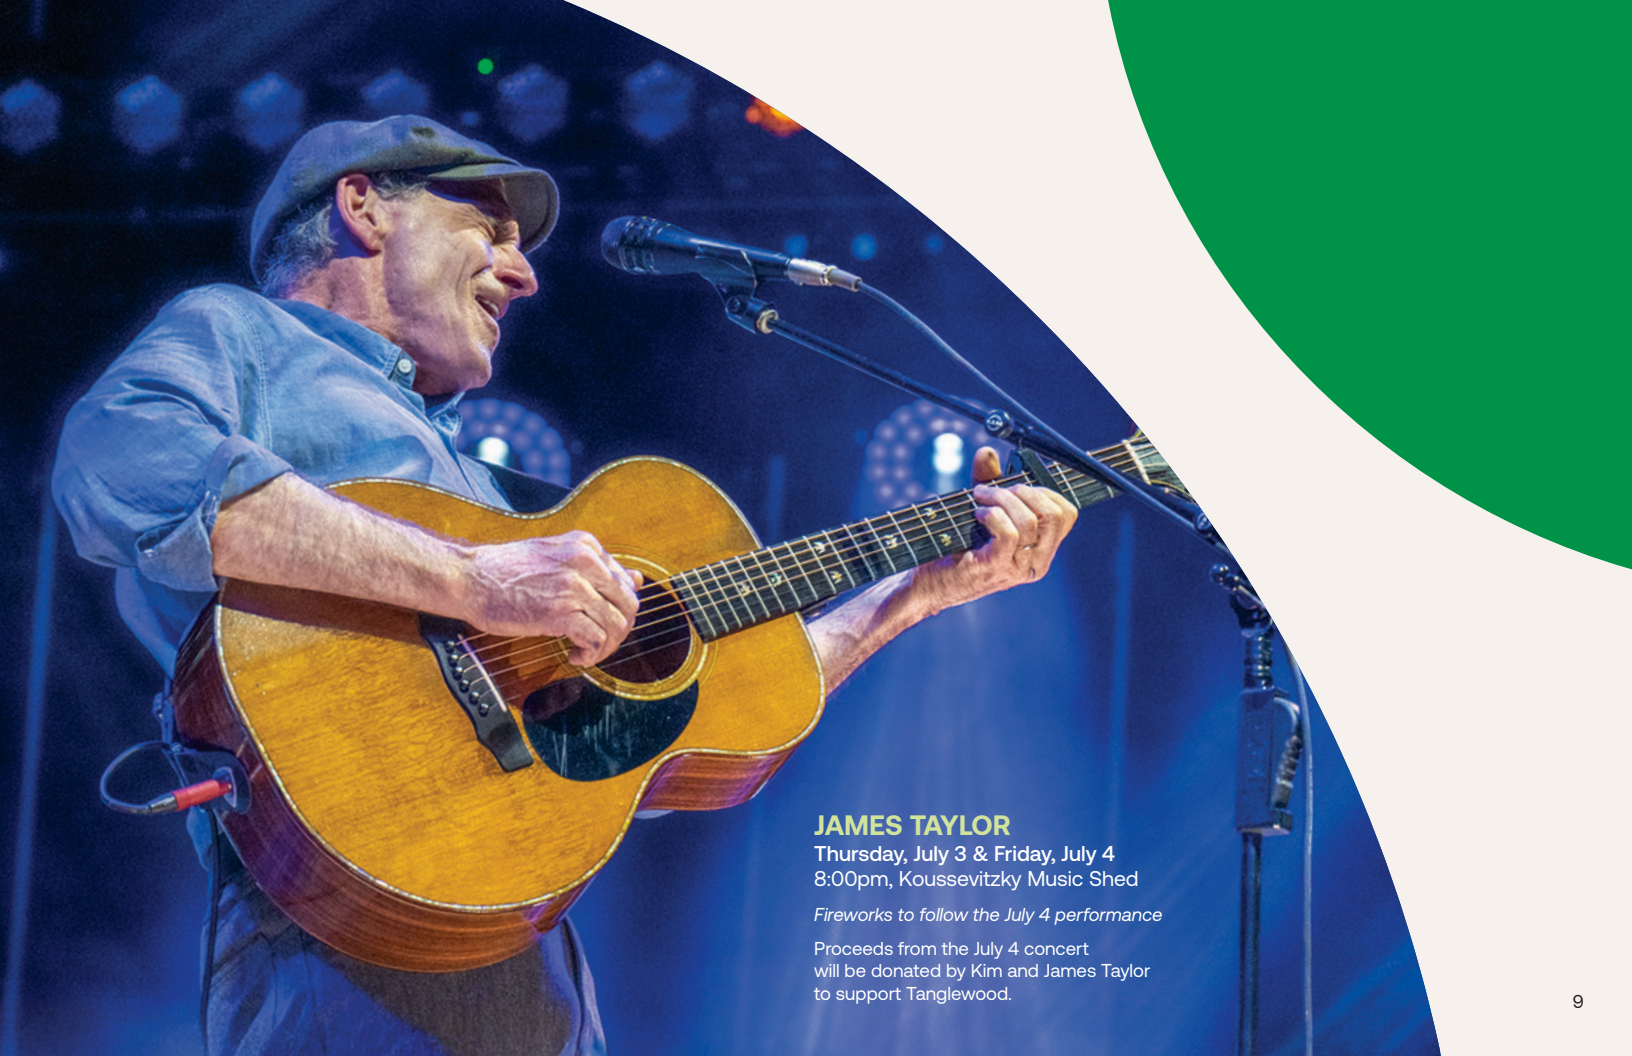

**Koussevitzky Music Shed**

NPR's oddly informative news quiz program is again live at Tanglewood. The Peabody Award-winning series offers a fast-paced, irreverent look at the week's news, hosted by Peter Sagal along with judge and score-keeper Bill Kurtis.

Wait Wait...  
Don't Tell Me!

**BONNIE RAITT**

Sunday, August 31

7:00pm

Koussevitzky

Music Shed

# POPULAR ARTISTS

Get excited to see live performances from today's most influential and electrifying artists across genres.

Check our website for more incredible concerts to be announced! Scan the QR code for the latest information.